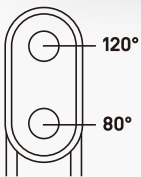

Aim High, See Wide, Work Smart

One Camera for All Conferencing Needs

Switch between three camera modes for eye-level conferencing, product demonstrations, and document sharing anytime during your online meeting.

Model Number	5-904-B-08-00	
Camera	Megapixel	120° lens: 8 MP 80° lens: 8 MP
	Resolution	3840 x 2160 [16:9] 3264 x 2448 [4:3]
	Frame Rate	3840 x 2160 @ 30fps 3264 x 2448 @ 15fps
	Focus	120° lens: Fixed focus 80° lens: Autofocus
	Focus Range	120° lens: 19.7" ~ 297.2" 80° lens: 3.93" ~ ∞
	Max. Capturing Area (when facing downward):	120° lens: Tabloid [11.0" x 17.0"]* 80° lens: US letter [8.5" x 11.0"] *Using the 80° lens equipped with autofocus is recommended for viewing text documents.
Compatibility and Output Connectivity	Compatibility (Plug & Play)	Mac, Windows PC, or Chromebooks with a USB Type-C port
Built-in Features	Physical Control Buttons	Camera switch, image rotation, AI Stage, AI Voice
	Microphone	Omnidirectional, 10-ft range, Sensitivity: -26dB FS, SNR: 64adB(A)
Weight & Size & Color	Weight	1 lbs
	Size [L x W x H]	Basic size: 2.4" x 2.1" x 13.2" Height when fully extended: 20.3"
	Color	Dark blue
System Requirements	Mac	Minimum: Intel® Core™ i5 CPU 1.8 GHz or higher, OS X 10.10 or higher, 2 GB RAM, 256MB of dedicated video memory [For lag-free live streaming up to 1920 x 1080] Recommended: Intel® Core™ i5 CPU 2.5 GHz or higher, OS X 10.14 or higher, 8GB RAM, Solid-state drive, 256MB of dedicated video memory [For lag-free live streaming up to 1920 x 1080, and video recording of 1920 x 1080]
	Windows	Minimum: Microsoft Windows 7 Service Pack 1 or higher, Intel® Core™ i3 CPU 3.20 GHz or higher, 4 GB RAM, 256MB of dedicated video memory [For lag-free live streaming up to 1920 x 1080] Recommended: Microsoft Windows 10, Intel® Core™ i5 CPU 3.40 GHz or higher, 8GB RAM, 256MB of dedicated video memory [For lag-free live streaming up to 1920 x 1080, and video recording of 1920 x 1080]
	Chromebooks	Chromebooks with a USB Type-C port